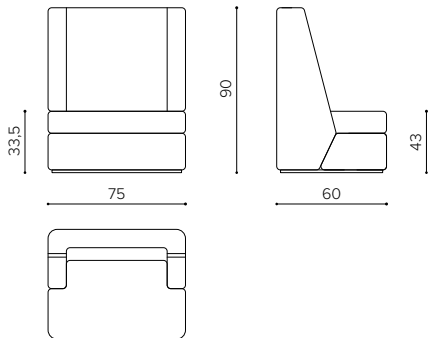

A family of padded seats composed by armchair, and sofa designed to fit inside waiting areas, large spaces and lounge. The design is defined by compact lines and unusual proportions, which makes Nosmoking standing up among the classic seating collections. The backrest, unusually high, embraces the user with two short "ears", providing an unexpected effect of privacy and comfort. Structure, seat and backrest are juxtaposed as independent elements that create dynamic lines when the intersect each other, giving a strong peculiarity to the side view.

NS 1000

poltrona • armchair

**NS 2000**

divano 2 posti • 2 seater sofa

**NS 3000**

divano 3 posti • 3 seater sofa

Direzione Artistica	Aldo Parisotto
Fotografia	Dario Breggiè
Progetto grafico	Antitetico
Progetto realizzato da	TRUE Design s.r.l.