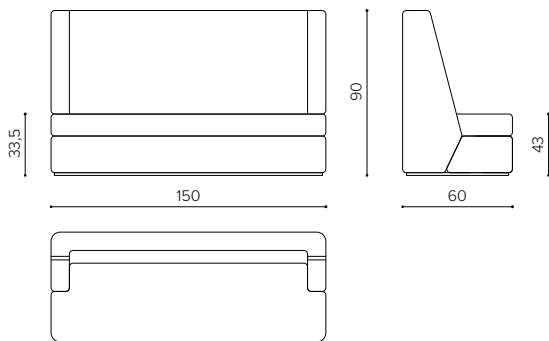

A family of padded seats composed by armchair, and sofa designed to fit inside waiting areas, large spaces and lounge. The design is defined by compact lines and unusual proportions, which makes Nosmoking standing up among the classic seating collections. The backrest, unusually high, embraces the user with two short "ears", providing an unexpected effect of privacy and comfort. Structure, seat and backrest are juxtaposed as independent elements that create dynamic lines when the intersect each other, giving a strong peculiarity to the side view.

NS 1000

poltrona • armchair

**NS 2000**

divano 2 posti • 2 seater sofa

**NS 3000**

divano 3 posti • 3 seater sofa

Direzione Artistica	Aldo Parisotto
Fotografia	Dario Breggiè
Progetto grafico	Antitetico
Progetto realizzato da	TRUE Design s.r.l.